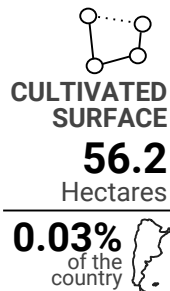

# JUJUY

NORTH

- Located in the extreme northwest of the country.
- Viticultural activity developed in two areas: **Quebrada de Humahuaca (GI)** and **Valles Templados**.
- The highest vineyard in the world is located in Uquía at 3.329 m (10.922 ft).

## VARIETIES

Distribution by color  
(vinification)\*

Red **91.64%**  
White **7.47%**  
Pink **0.89%**