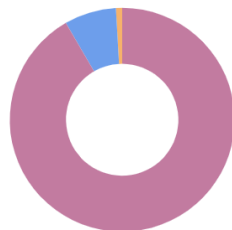

# JUJUY

NORTH

- Located in the extreme northwest of the country.
- Viticultural activity developed in two areas: **Quebrada de Humahuaca (GI)** and **Valles Templados**.
- The highest vineyard in the world is located in Uquía at 3.329 m (10.922 ft).

## VARIETIES

Distribution by color  
(vinification)\*

Red **91.64%**  
White **7.47%**  
Pink **0.89%**