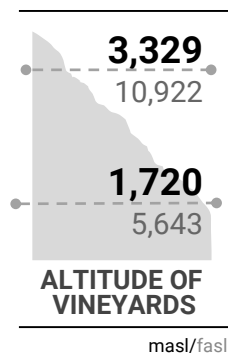

# JUJUY

NORTH

- Located in the extreme northwest of the country.
- Viticultural activity developed in two areas: **Quebrada de Humahuaca (GI)** and **Valles Templados**.
- The highest vineyard in the world is located in Uquía at 3.329 m (10.922 ft).

## VARIETIES

Distribution by color  
(vinification)\*

Red **91.64%**  
White **7.47%**  
Pink **0.89%**