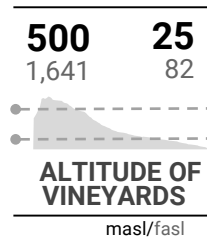

BUENOS AIRES

ATLANTIC REGION

BUENOS AIRES

CULTIVATED SURFACE

161,8
Hectares

0.08%
Country

4.27%
Region

Patagonia & Atlantic

Red **63.41%**
White **34.36%**
Pink **2.22%**

- Argentine wine producers have extended the wine limits to the east, where vineyards receive the influence of the Atlantic ocean.
- Chapadmalal represents the easternmost point for vine cultivation in Argentina.
- Plenty of new projects are starting to emerge in the region.