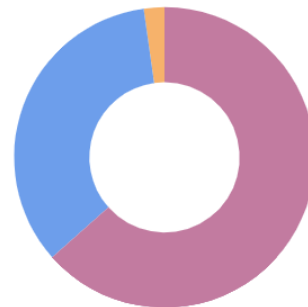

BUENOS AIRES

ATLANTIC REGION

BUENOS AIRES

CULTIVATED SURFACE

161,8
Hectares

0.08%
Country

4.27%
Region

Patagonia & Atlantic

Red **63.41%**
White **34.36%**
Pink **2.22%**

- Argentine wine producers have extended the wine limits to the east, where vineyards receive the influence of the Atlantic ocean.
- Chapadmalal represents the easternmost point for vine cultivation in Argentina.
- Plenty of new projects are starting to emerge in the region.