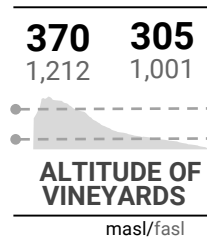

LA PAMPA
PATAGONIA

LA PAMPA

CULTIVATED SURFACE

312.2
Hectares

0.16%
Country

8.24%
Region

Red **86.39%**
White **12.36%**
Pink **1.25%**

- Patagonia has extended its vineyard boundaries northward over the Colorado River basin, in the town of 25 de Mayo (La Pampa).
- La Pampa is a gently undulating plain with elongated depressions running from west to east and forming fan-shaped valleys. On average, these depressions are 62 miles long by 3 to 6 miles wide.